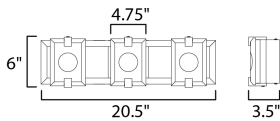

**MEASUREMENTS**

DIMENSION : 20.5" L 6" H x 3.5" Ext  
 BACK PLATE : 4.75" W x 5" H x 3" HCO  
 HANGING WEIGHT : 6.49 lb

**LAMPING**

INPUT VOLTAGE : 120V  
 LUMENS : 1,295 Rated (1,250 Del.)  
 BULB : 3 x 6W LED PCB Integrated , 18W Total  
 BULB INCLUDED : (Integrated)  
 DIMMABLE : Triac CL  
 CRI : 90 CRI  
 COLOR\_TEMP : 3000K